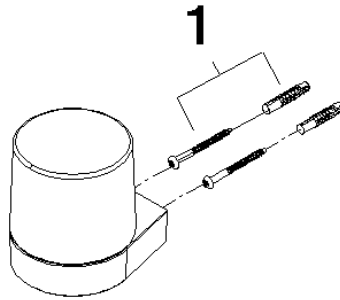

Dispenser wall model - Chrome

83 435 832

- width 78mm
- height 108 mm
- ml bottle
- 94mm projection

Chrome

83 435 832-00 0010

Soft Black

83 435 832-69 0010

Dispenser wall model - Chrome

83 435 832

Dispenser wall model - Chrome

83 435 832

Parts for other
finishes can be found
here: [Soft Black](#)

Spare parts list

No.	Item Number	Name	Quantity used	Delivery time
1	05 30 31 025 00 90	fixing set	1	2